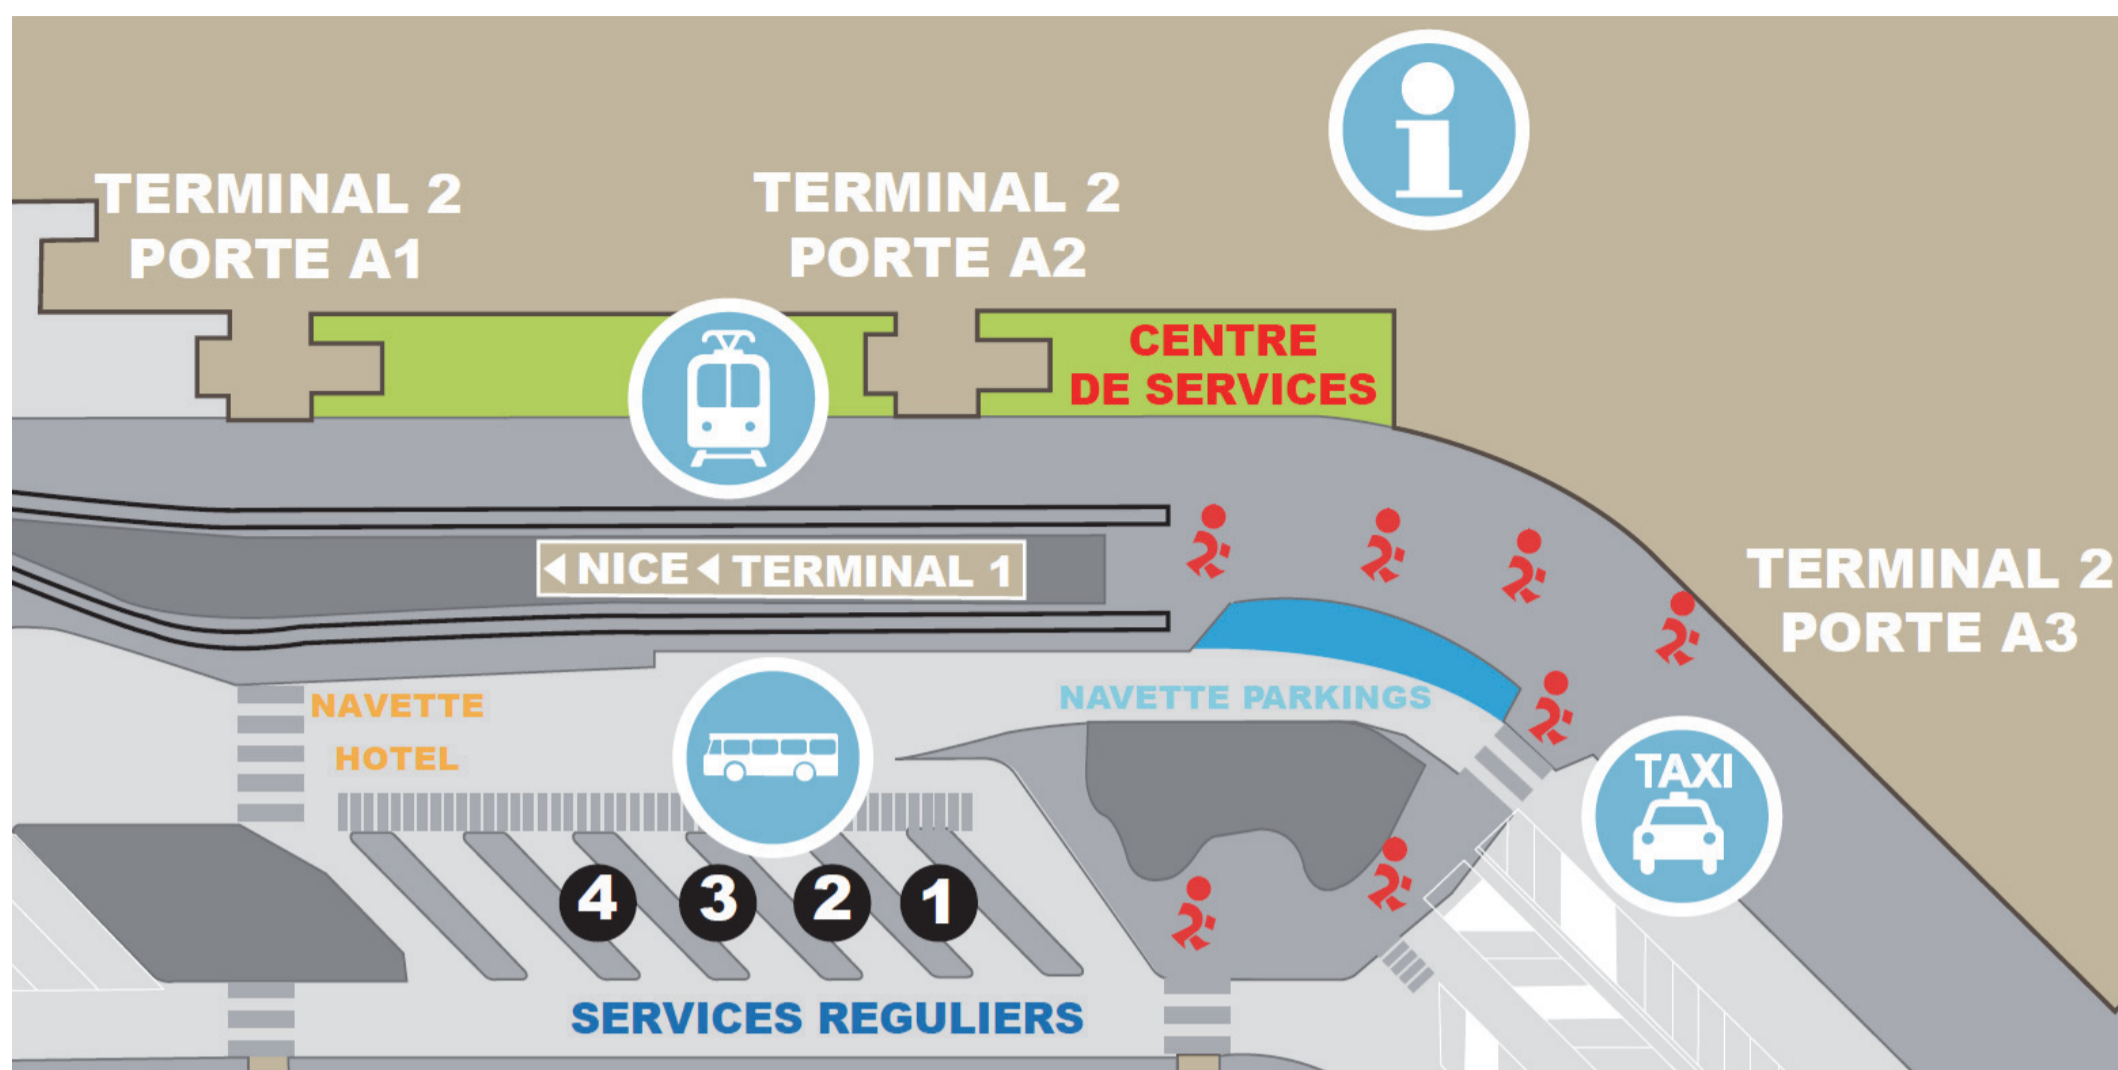

TERMINAL 2 - Bienvenue en Gare Routière / Welcome to Bus Station

TRAMWAY NICE	Portes / Gates	Achat / Purchase
L2 Port Lympia - centre-ville / city centre	A1 / A3	Distributeurs de titres en station de tramway Ticket machines at tram station
L3 Saint-Isidore - Allianz Riviera stade / stadium		Lignes d'Azur Tickets (app Android)

Tramway GRATUIT / FREE Tram <=> Terminal 2 <=> Terminal 1 <=> GRAND ARÉNAS

Nice Saint-Augustin gare SNCF / railway station - Nice Côte d'Azur "Aéroport" gare routière / bus station

Bus TERMINAL 2	Quai / Platform	Achat / Purchase
Antibes > Vallauris (82)	3	Centre de Services / Service Centre
Cannes (81)	2	t-zoukeolis.fr (billet par SMS / ticket by SMS)
Monaco > Menton (80)	1	Centre de Services / Service Centre www.niceairportexpress.com Open Payment (billet sur CB / ticket on bank card)
Digne (51)	4	App ZOU! (Apple Store / Google Play)
Saint-Raphaël (90)	4	
Valberg (83)	4	Réservation / Booking : zou.maregionsud.fr

0,40 € Majoration à bord / Surcharge on board.

Bus TERMINAL 1	Quai / Platform	Achat / Purchase
Monaco > Menton (80)	Arrêt navette parkings Car-Parks shuttle stop	www.niceairportexpress.com Open Payment (billet sur CB / ticket on bank card) 0,40 € Majoration à bord / Surcharge on board
Alsa	6	www.alsa.com
BlaBlaCar	5 / 6 / 7	SELECTOUR VIP Assistance Services App BlaBlaCar / FlixBus (Apple Store / Google Play)
FlixBus	8 / 9 / 10	