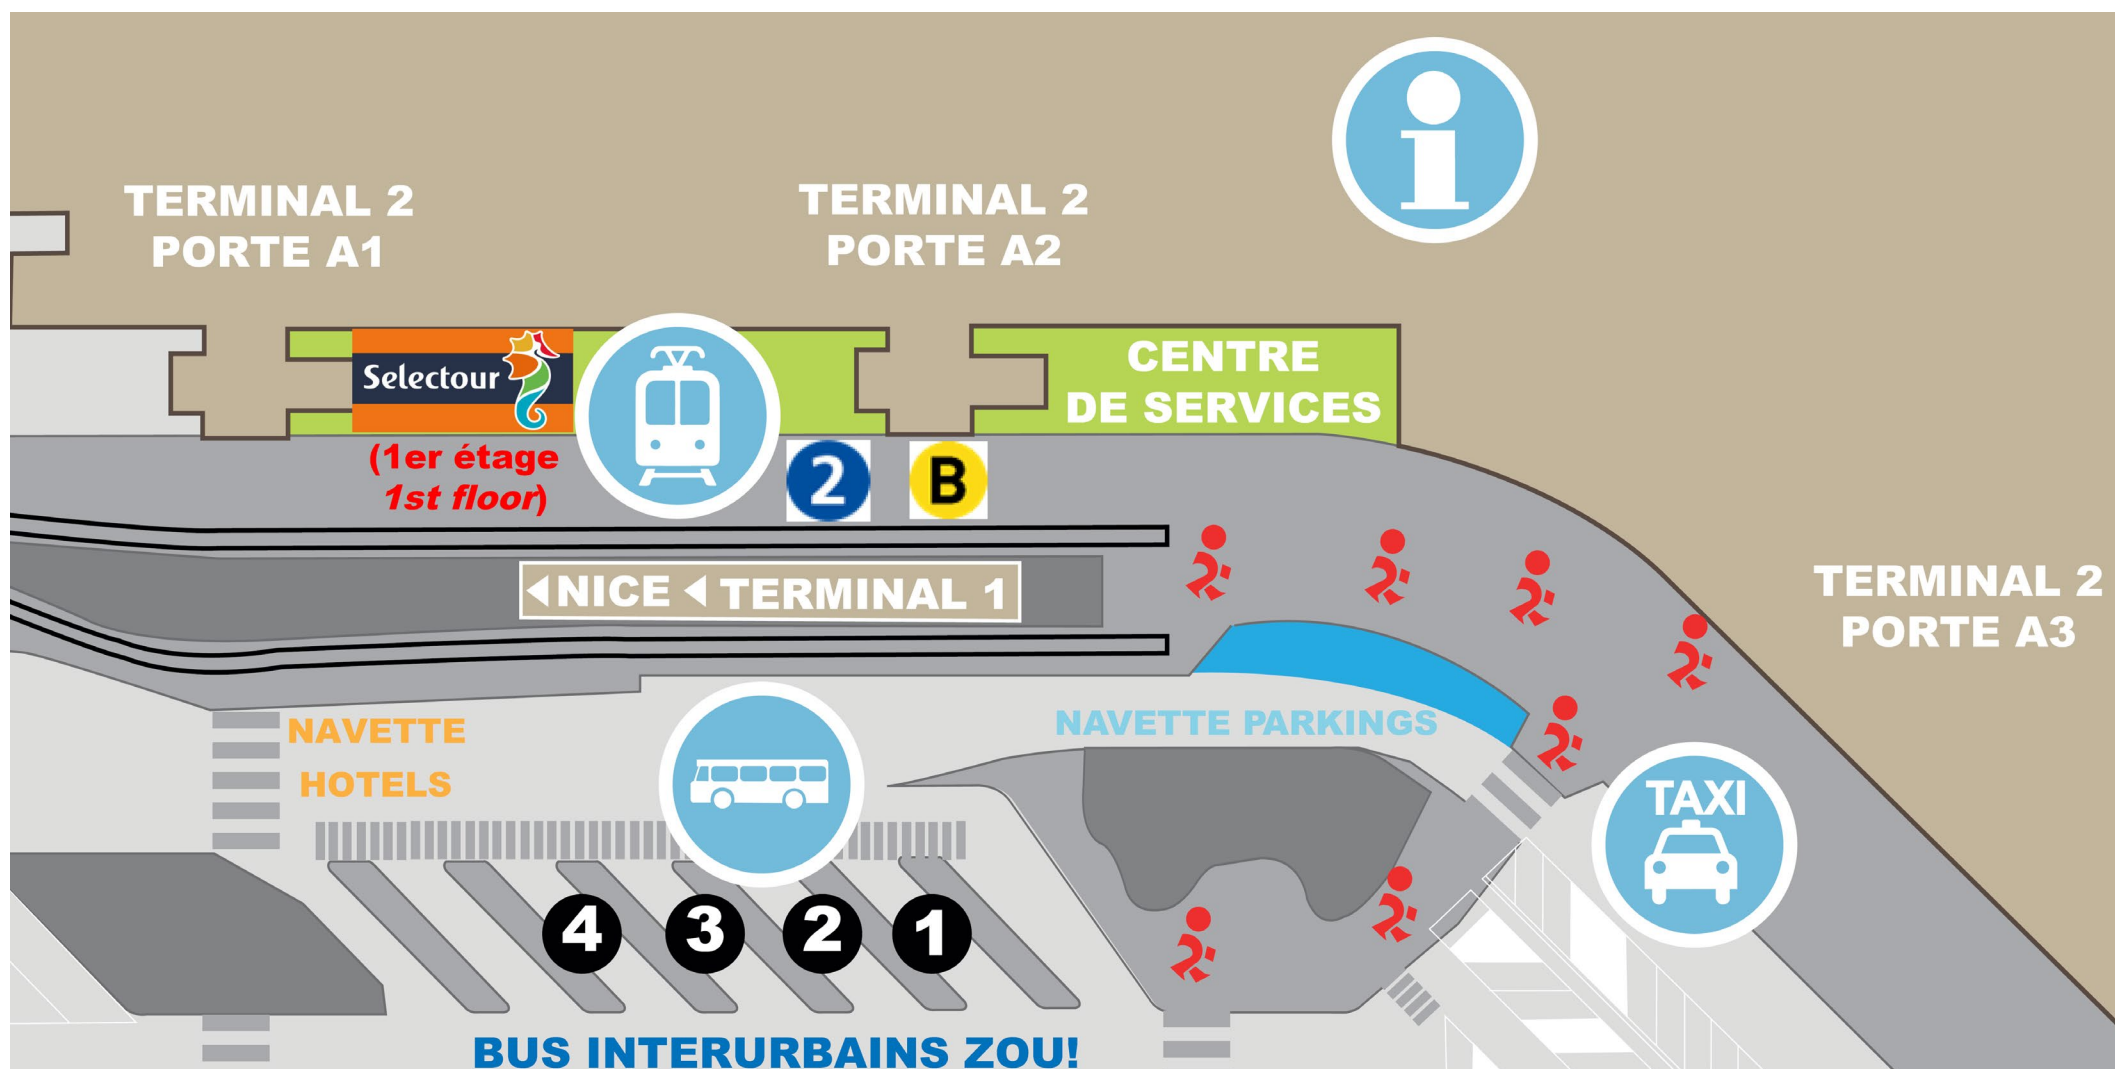

TERMINAL 2 - Bienvenue en Gare Routière / Welcome to Bus Station

TRAMWAY NICE	Portes / Gates	Achat / Purchase
2 Port Lympia – Centre-Ville / City Centre	A1 / A3	> SELECTOUR (1^{er} étage / 1st floor) Lignes d'Azur Tickets (app Android) Distributeurs de titres en station de tramway Ticket machines at tram station
B CADAM Centre Administratif		

Tramway GRATUIT / FREE Tram <=> Terminal 2 <=> Terminal 1 <=> GRAND ARÉNAS

Pôle de correspondances / Transfer hub : **3** Saint-Isidore - Stade Allianz Riviera

Nice Saint-Augustin Gare SNCF / Railway station - Nice Côte d'Azur "Aéroport" Gare routière / Bus station

Bus interurbains ZOU!	Quai / Platform	Achat / Purchase
Monaco > Menton (80)	1	> CENTRE DE SERVICES / SERVICE CENTRE WWW.NICEAIRPORTXPRESS.COM OPEN PAYMENT (billet sur CB / ticket on bank card)
Cannes (81)	2	> CENTRE DE SERVICES / SERVICE CENTRE T-ZOUKEOLIS.FR (billet par SMS / ticket by SMS)
Antibes > Vallauris (82)	3	
Digne (51)	4	ZOU! app (Apple Store / Google Play)
Saint-Raphaël (90)	4	

0,40 € Majoration à bord / Surcharge on board.