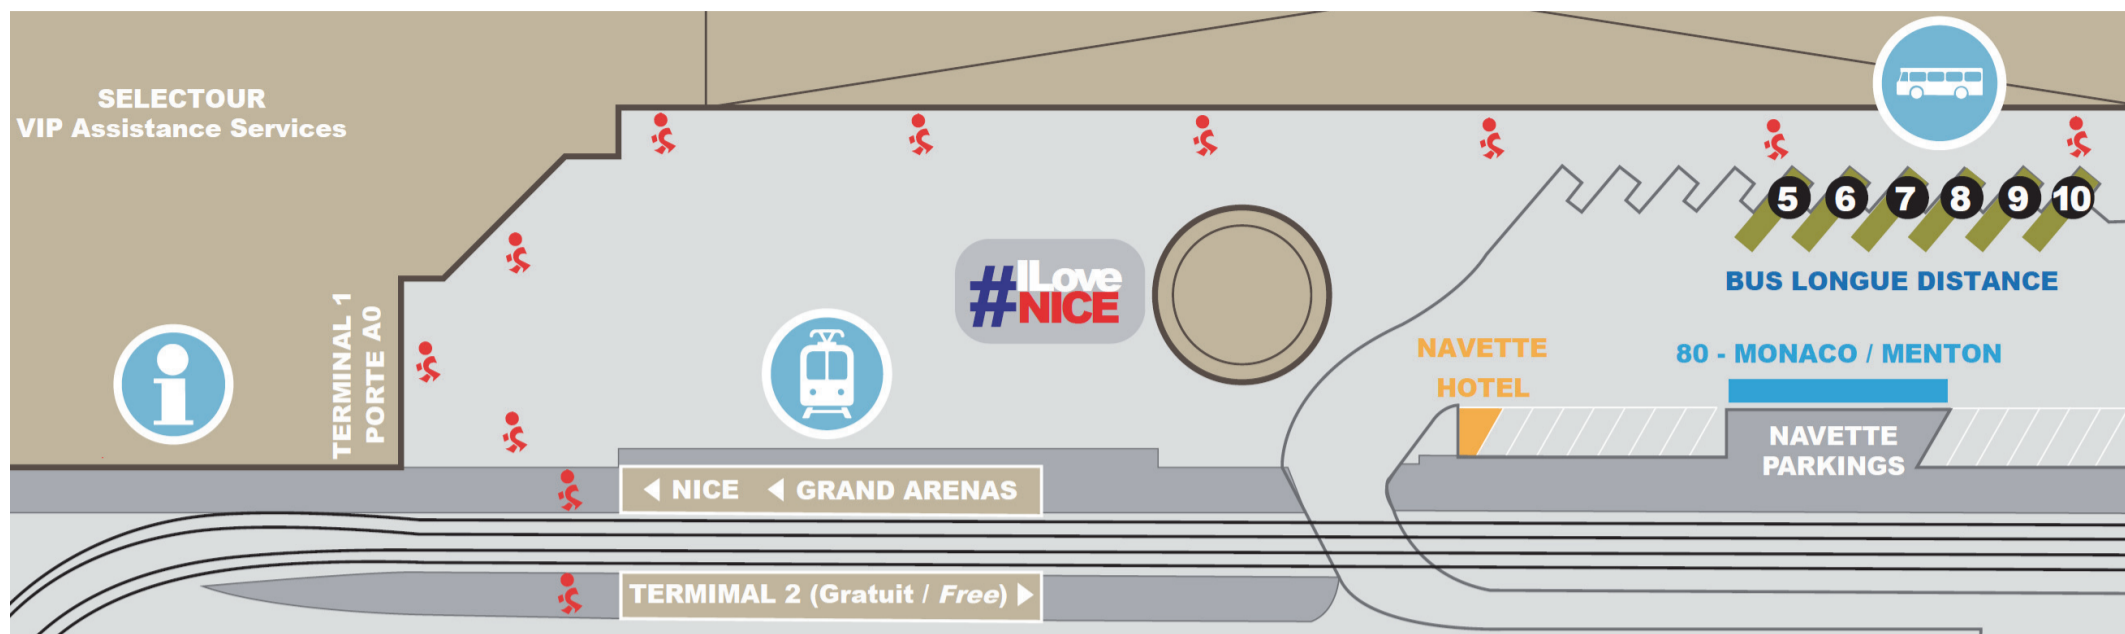

TERMINAL 1 - Bienvenue en Gare Routière / Welcome to Bus Station

TRAMWAY NICE	Porte / Gate	Achat / Purchase
L2 Port Lympia - centre-ville / city centre	A0	Distributeurs de titres en station de tramway Ticket machines at tram station Lignes d'Azur Tickets (app Android)
L3 Saint-Isidore - Allianz Riviera stade / stadium		

Tramway GRATUIT / FREE Tram <> Terminal 2 <> Terminal 1 <> GRAND ARÉNAS

Nice Saint-Augustin gare SNCF / railway station - Nice Côte d'Azur "Aéroport" gare routière / bus station

Bus TERMINAL 1	Quai / Platform	Achat / Purchase
Monaco > Menton (80)	Arrêt navette parkings Car-Parks shuttle stop	www.niceairportexpress.com Open Payment (billet sur CB / ticket on bank card) 0,40 € Majoration à bord / Surcharge on board
Alsa	6	www.alsa.com
BlaBlaCar	5 / 6 / 7	SELECTOUR VIP Assistance Services App BlaBlaCar / FlixBus (Apple Store / Google Play)
FlixBus	8 / 9 / 10	

Bus TERMINAL 2	Quai / Platform	Achat / Purchase
Antibes > Vallauris (82)	3	Centre de Services / Service Centre t-zoukeolis.fr (billet par SMS / ticket by SMS)
Cannes (81)	2	
Monaco > Menton (80)	1	Centre de Services / Service Centre www.niceairportexpress.com Open Payment (billet sur CB / ticket on bank card)
Digne (51)	4	App ZOU! (Apple Store / Google Play)
Saint-Raphaël (90)	4	
Valberg (83)	4	Réservation / Booking : zou.maregionsud.fr

0,40 € Majoration à bord / Surcharge on board.