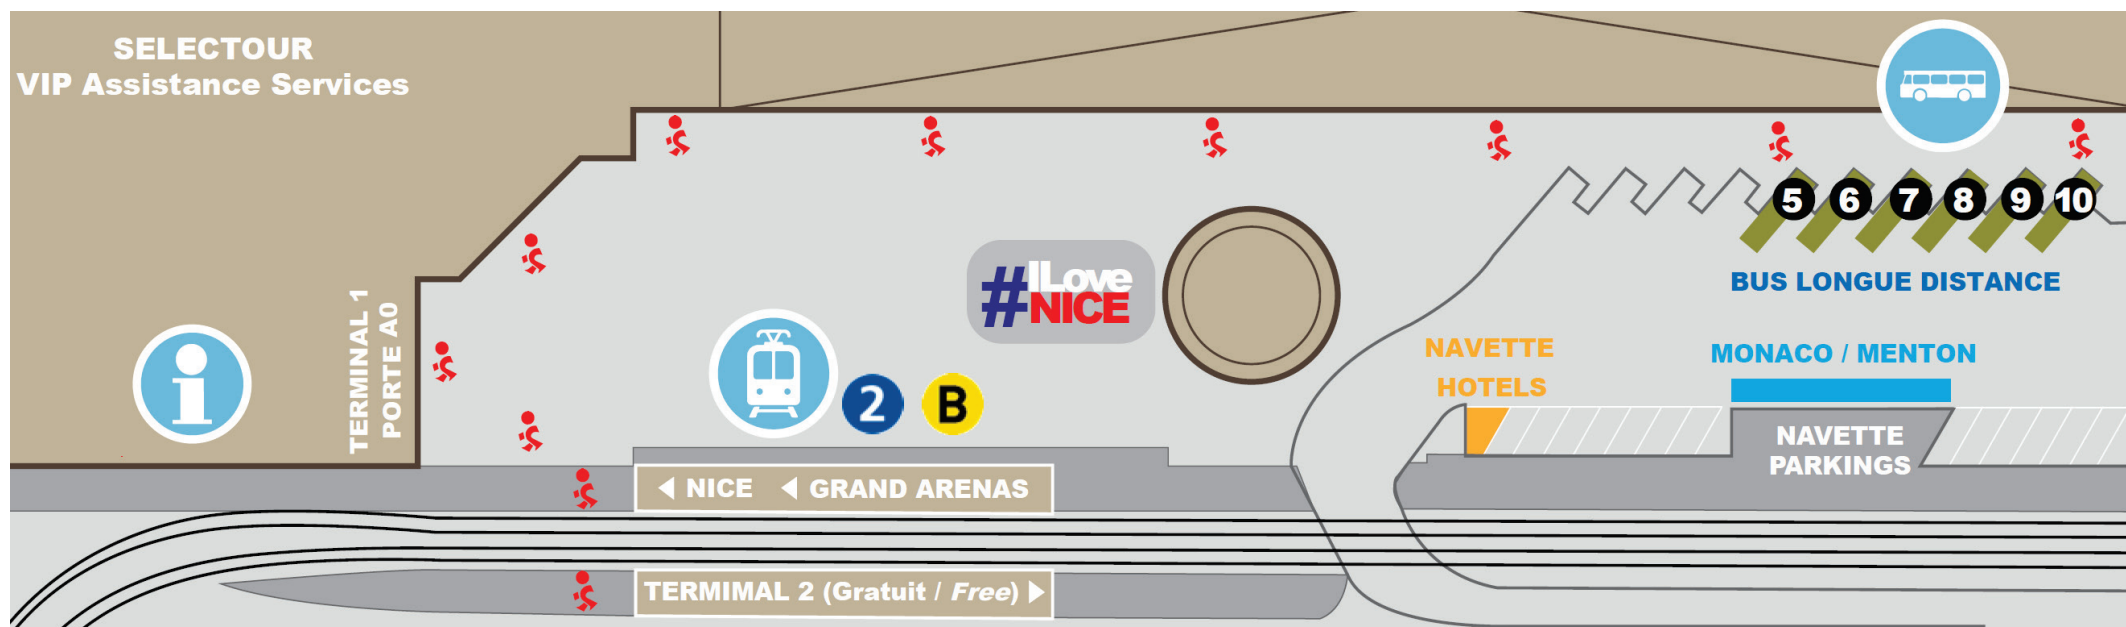

## TERMINAL 1 - Bienvenue en Gare Routière / Welcome to Bus Station

TRAMWAY NICE	Porte / Gate	Achat / Purchase
<b>2</b> Port Lympia – Centre-Ville / City Centre	A0	Distributeurs de titres en station de tramway Ticket machines at tram station <b>Lignes d'Azur Tickets</b> (app Android)
<b>B</b> CADAM Centre Administratif		

### Tramway GRATUIT / FREE Tram <=> Terminal 2 <=> Terminal 1 <=> GRAND ARÉNAS

**3** Saint-Isidore - Nice Saint-Augustin gare SNCF / railway station

Nice Côte d'Azur "Aéroport" gare routière / bus station

Bus TERMINAL 1	Quai / Platform	Achat / Purchase
Monaco > Menton (80)	Arrêt navette parkings Car-Parks shuttle stop	<a href="http://www.niceairportexpress.com">www.niceairportexpress.com</a> Open Payment (billet sur CB / ticket on bank card) 0,40 € Majoration à bord / Surcharge on board
Alsa	6	<a href="http://www.alsa.com">www.alsa.com</a>
BlaBlaCar	5 / 6 / 7	<b>SELECTOUR VIP Assistance Services</b> App BlaBlaCar / FlixBus (Apple Store / Google Play)
FlixBus	8 / 9 / 10	

Bus TERMINAL 2	Quai / Platform	Achat / Purchase
Antibes > Vallauris (82)	3	<b>Centre de Services / Service Centre</b> <a href="http://t-zoukeolis.fr">t-zoukeolis.fr</a> (billet par SMS / ticket by SMS)
Cannes (81)	2	
Monaco > Menton (80)	1	<b>Centre de Services / Service Centre</b> <a href="http://www.niceairportexpress.com">www.niceairportexpress.com</a> Open Payment (billet sur CB / ticket on bank card)
Digne (51)	4	<b>App ZOU!</b> (Apple Store / Google Play)
Saint-Raphaël (90)	4	
Valberg (83)	4	<b>Réservation / Booking :</b> <a href="http://zou.maregionsud.fr">zou.maregionsud.fr</a>